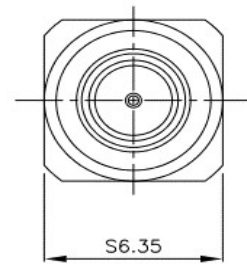

## SMB Verbinder male

NO	DESCRIPTION	MATERIAL	Q 'TY	FINISH
1	INSULATION	TEFLON	1	TEFLON
2	PIN	PH.BRONZE	1	GOLD
3	BODY 1	BRASS	1	GOLD
4	BODY 2	BRASS	1	GOLD