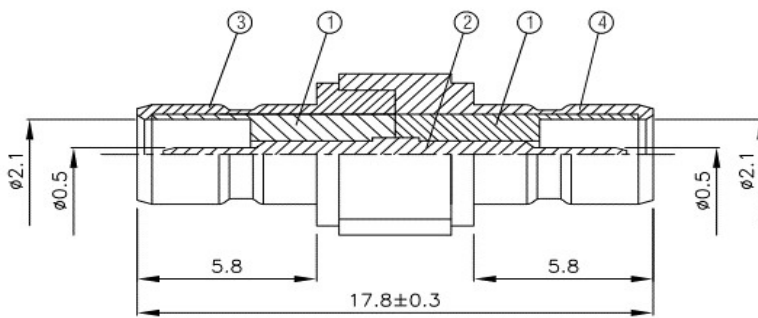

## SMB Verbinder male

NO	DESCRIPTION	MATERIAL	Q 'TY	FINISH
1	INSULATION	TEFLON	1	TEFLON
2	PIN	PH.BRONZE	1	GOLD
3	BODY 1	BRASS	1	GOLD
4	BODY 2	BRASS	1	GOLD